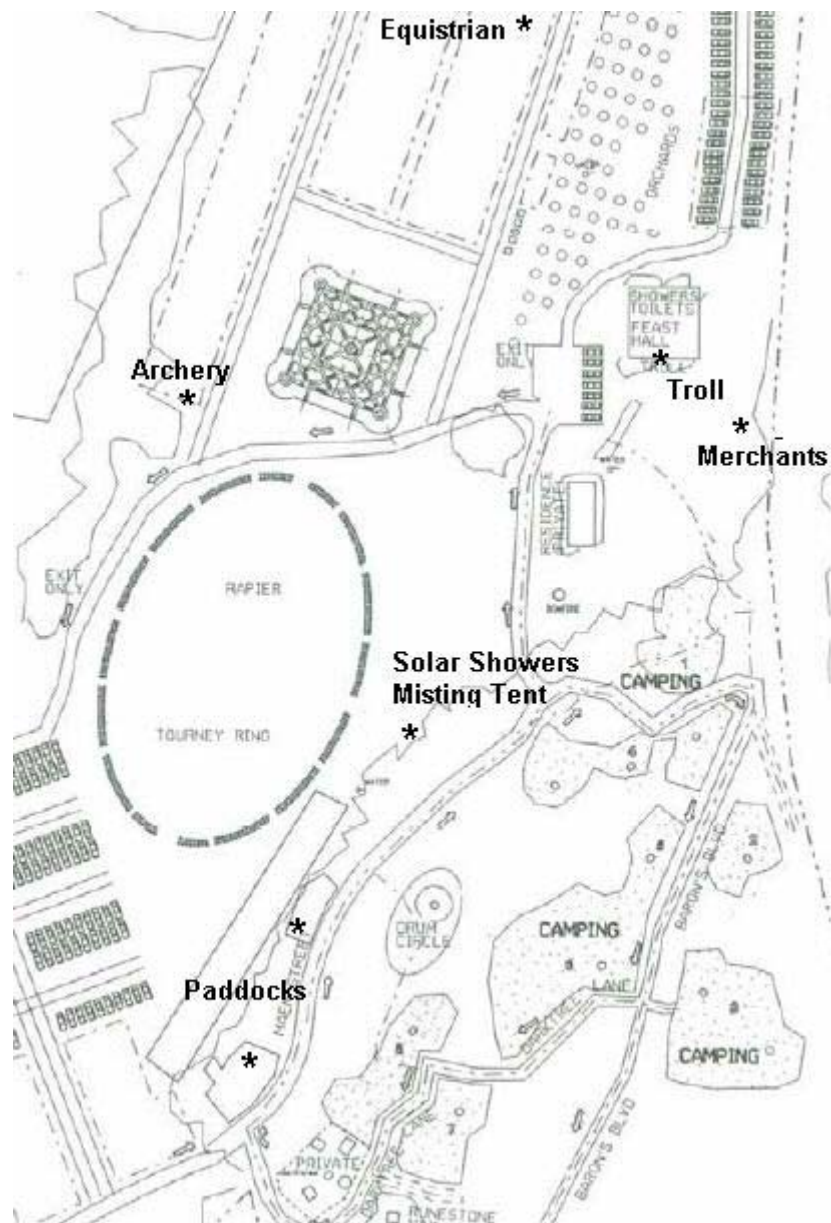

Site Map

Shire of Glaedenfeld Presents

No fireworks to be USED

Check Troll for campfires

Back to Basics 2

Event Schedule

Friday	
6:00 pm to 12:00 am	Troll Opens
6:00 pm to 11:00 pm	Travelers Fare
Saturday	
7:00 am	Troll Opens
8:00 am	Breakfast
9:00 to 10:00 am	Armor Inspection Point Open
9:00 to 9:30 am	Equestrian Demo
10:00 to 10:30 am	Heavy Fighting Demo
10:30 am	Archery Demo
11:00 am to 4:00 pm	Fighting Tourneys
11:00 am	Classes Start (see Schedule)
12:00 pm	Lunch
4:00 pm	Sponge Battle
5:00 pm	Troll Closes
To Be Announced	Court
7:00 pm *	Feast
9:00 pm	Torchlight Tourney
Sunday	
8:00 am	Breakfast
12:00 pm	Site Closes

* = Time may vary due to needs of the court.

Site Notes:

- Trash Trailer is located behind the barn. This is where you will bring your trash.
- Misting Tent located next to Solar Showers.

Class Schedule

Class	Teacher	Location	Class Time
Track 1			
Basic Heraldry	Cyril	Barn	11am
Precedence	Alexander	Barn	1pm
Court Etiquette	Alexander	Barn	2pm
The Local Herald	Rowland Baker	Barn	3pm
Basic Dance	Runolfr	Pavilion	11am-4pm
Track 2			
Choosing Patterns	Theodelinda	Barn	11am
Sewing the T-tunic	Costanza	Barn	1,2 and 3pm
Track 3			
Introduction to the SCA	Stephanie	Barn	11am
Basic Embroidery	Grainne	Barn	1pm
Basic Bardic Arts	Fianna	Barn	TBA
Camping for newcomers	Owain	Owain's camp	11am
Marshaled Arts			
Rapier Fighting	Ysabel	Field	TBA
Heavy Fighting	Waldryk	Field	TBA
Archery	Moreg	Archery Range	TBA
See Troll for any Class updates			